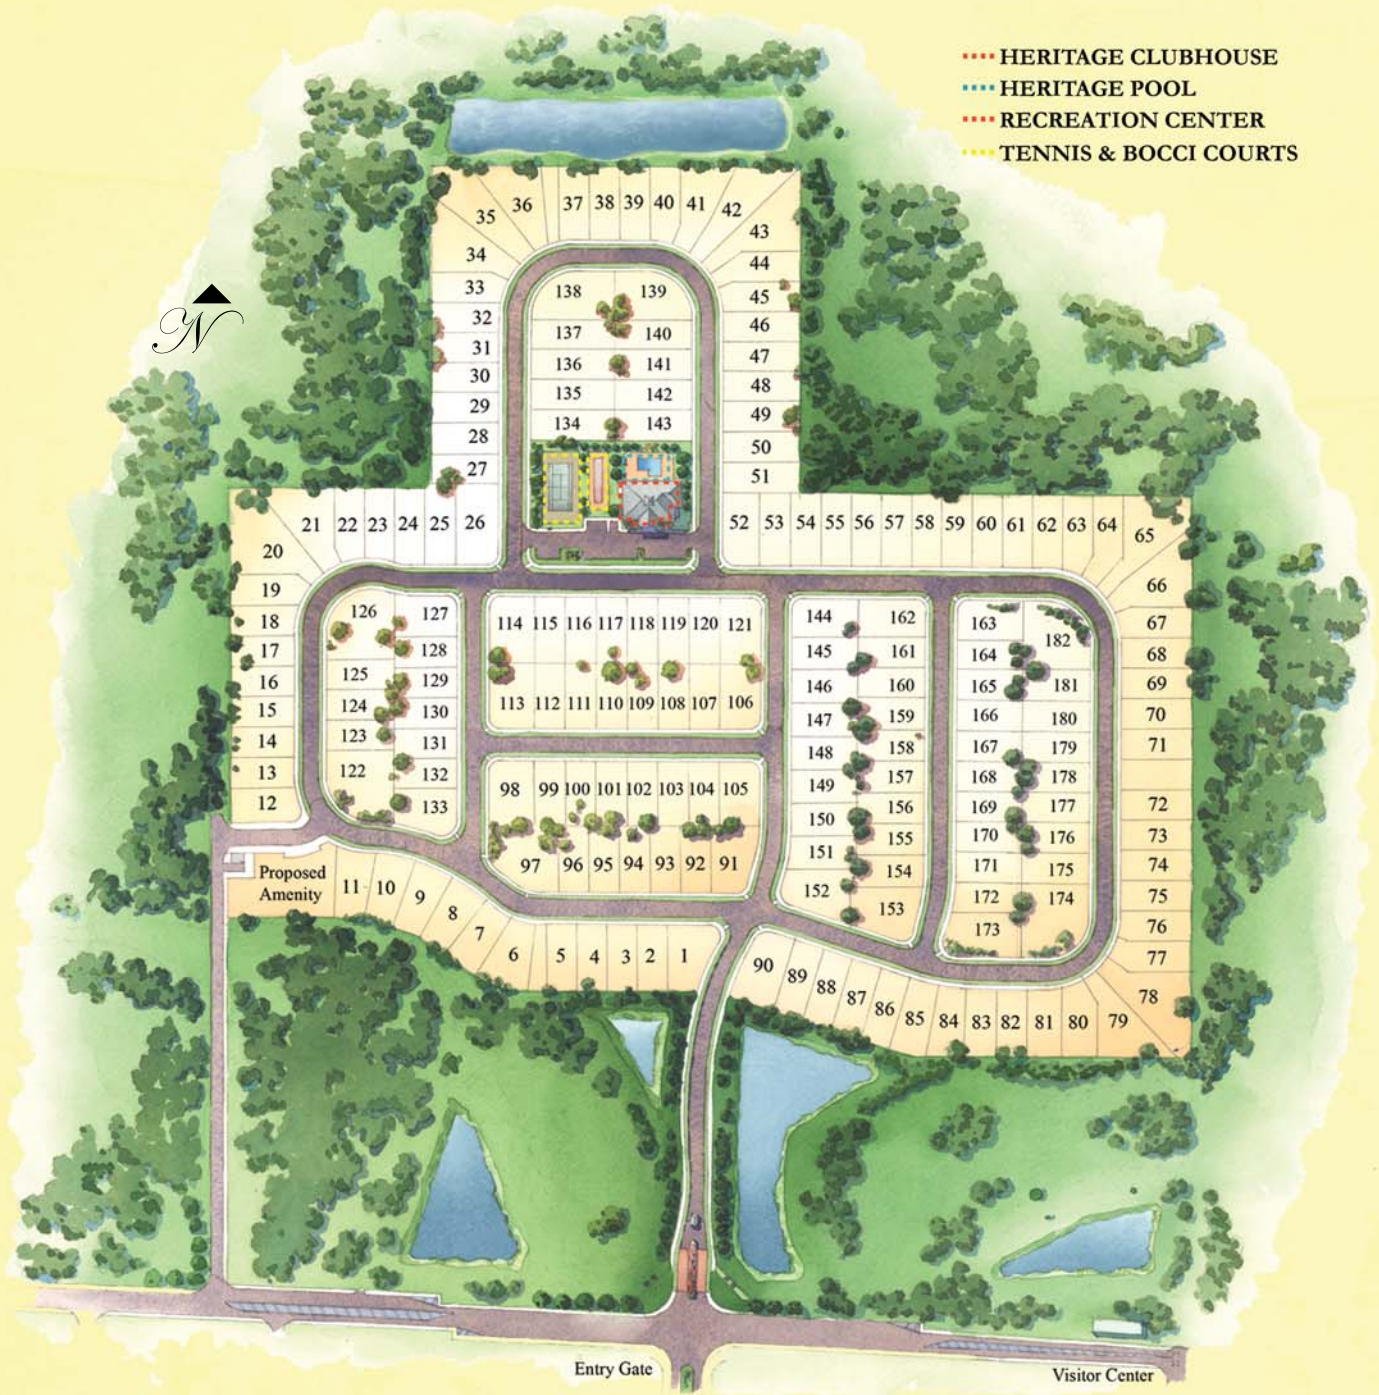

COTTAGES OF
The Heritage
SANDERS GROVE

- ..... HERITAGE CLUBHOUSE
- ..... HERITAGE POOL
- ..... RECREATION CENTER
- ..... TENNIS & BOCCI COURTS

Developer reserves the right to make changes to community site plan without notice. Illustrations are artist's depictions and may differ from completed improvements. Landscaping is not to scale and may vary as to maturity and number.